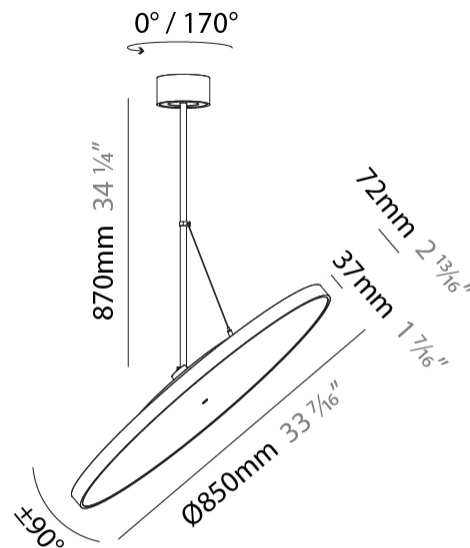

GENERAL

Series: Sign Diva Flex
 Subseries: Sign Diva Flex
 Brand: Prolicht
 Division: Architectural
 Mounting Type: Suspension
 Mounting Location: Ceiling
 Subcategory: Pendant

PHYSICAL

Diameter (mm): 1100
 Diameter (in): 43 ⁵/₁₆
 Height (mm): 870
 Height (in): 34 ¹/₄
 Light Distribution: Adjustable / Direct
 Weight (kg): 9
 Weight (lbs): 11.2
 Diffuser: PMMA - Opal / Micro-Prism / Sparkling Secret / Vintage Industrial
 Fixture Finish: SSR / BKV / CWI / CRY / HAB / UFT / ITA / RUA / FTG / MYG / LOD / PUS / FRO / FUP / KIA / POP / BLS / SPG / MEY / GOH / GUM / CHC / COM / ABZ / JAG / OBR / MOS / ROR
 Fixture Material: Extruded Aluminum / Steel

Adjustability: Rotational 170°; Tilt 90°

RATINGS AND CERTIFICATIONS

Certified By: Certified for North American Standards
 IP rating: IP20

SIGN DIVA FLEX SUSPENSION

A30859-

PROJECT	_____
TYPE	_____
SPECIFIER	_____
QUANTITY	_____
DATE	_____

GENERAL

Series: Sign Diva Flex
 Subseries: Sign Diva Flex
 Brand: Prolicht
 Division: Architectural
 Mounting Type: Suspension
 Mounting Location: Ceiling
 Subcategory: Pendant

PHYSICAL

Shape: Round
 Diameter (mm): 1100
 Diameter (in): 43 ⁵/₁₆
 Height (mm): 1620
 Height (in): 63 ³/₄
 Light Distribution: Adjustable / Direct
 Weight (kg): 15.3
 Weight (lbs): 33.66
 Diffuser: PMMA - Opal / Micro-Prism / Sparkling Secret / Vintage Industrial
 Fixture Finish: SSR / BKV / CWI / CRY / HAB / UFT / ITA / RUA / FTG / MYG / LOD / PUS / FRO / FUP / KIA / POP / BLS / SPG / MEY / GOH / GUM / CHC / COM / ABZ / JAG / OBR / MOS / ROR
 Fixture Material: Extruded Aluminum / Steel