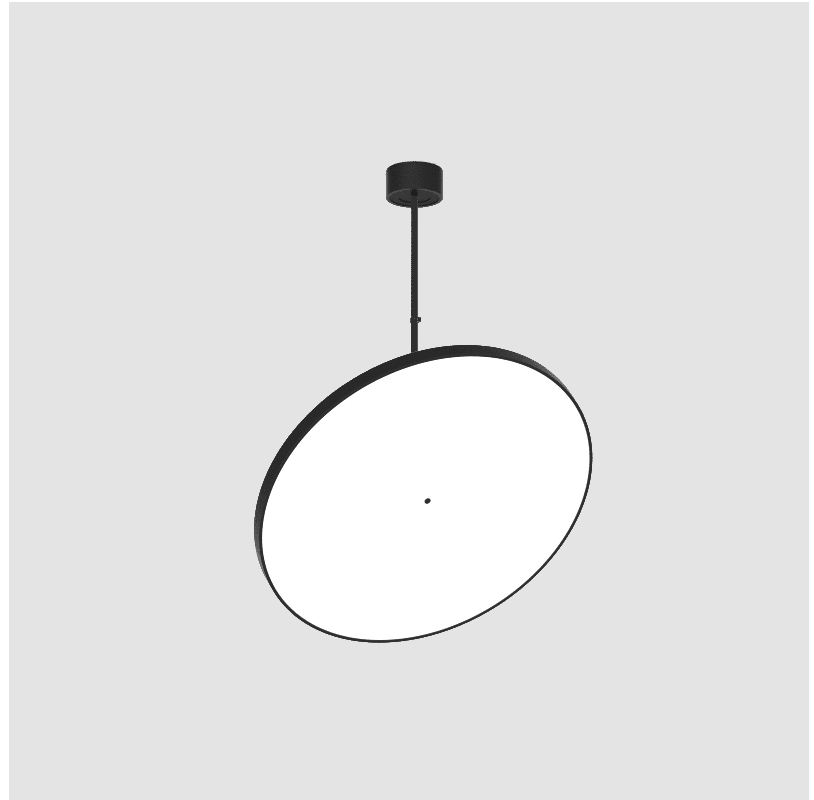

SIGN DIVA FLEX SUSPENSION

A30859-

base number LED Dimming Color Temperature Finishes (Diamond) Finishes (Triangle) Finishes (Circle) Diffuser

- To build a product code in our configurator select the specify button on the base model # product page
- To build a manual product code on this datasheet choose from the options listed below in blue font and add the suffix to the base model #

GENERAL

Series: Sign Diva Flex
 Subseries: Sign Diva Flex
 Brand: Prolicht
 Division: Architectural
 Mounting Type: Suspension
 Mounting Location: Ceiling
 Subcategory: Pendant

PHYSICAL

Diameter (mm): 1100
 Diameter (in): 43 ⁵/₁₆
 Height (mm): 870
 Height (in): 34 ¹/₄
 Light Distribution: Adjustable / Direct
 Weight (kg): 9
 Weight (lbs): 11.2
 Diffuser: PMMA - Opal / Micro-Prism / Sparkling Secret / Vintage Industrial
 Fixture Finish: SSR / BKV / CWI / CRY / HAB / UFT / ITA / RUA / FTG / MYG / LOD / PUS / FRO / FUP / KIA / POP / BLS / SPG / MEY / GOH / GUM / CHC / COM / ABZ / JAG / OBR / MOS / ROR
 Fixture Material: Extruded Aluminum / Steel

Adjustability: Rotational 170°; Tilt 90°

RATINGS AND CERTIFICATIONS

Certified By: Certified for North American Standards
 IP rating: IP20

SIGN DIVA FLEX SUSPENSION

A30859-

PROJECT	_____
TYPE	_____
SPECIFIER	_____
QUANTITY	_____
DATE	_____

GENERAL

Series: Sign Diva Flex
 Subseries: Sign Diva Flex
 Brand: Prolicht
 Division: Architectural
 Mounting Type: Suspension
 Mounting Location: Ceiling
 Subcategory: Pendant

PHYSICAL

Shape: Round
 Diameter (mm): 1100
 Diameter (in): 43 ⁵/₁₆
 Height (mm): 1620
 Height (in): 63 ³/₄
 Light Distribution: Adjustable / Direct
 Weight (kg): 15.3
 Weight (lbs): 33.66
 Diffuser: PMMA - Opal / Micro-Prism / Sparkling Secret / Vintage Industrial
 Fixture Finish: SSR / BKV / CWI / CRY / HAB / UFT / ITA / RUA / FTG / MYG / LOD / PUS / FRO / FUP / KIA / POP / BLS / SPG / MEY / GOH / GUM / CHC / COM / ABZ / JAG / OBR / MOS / ROR
 Fixture Material: Extruded Aluminum / Steel